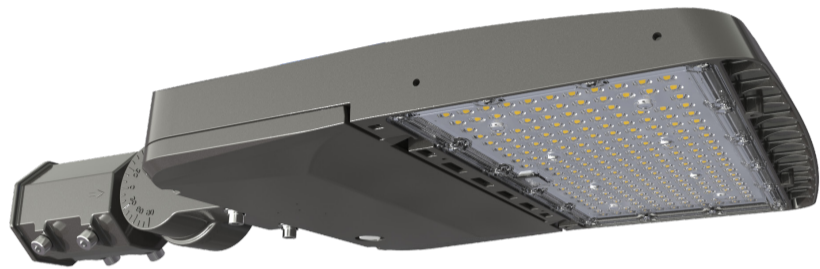

THOR Switchable - MINI Area Floodlight - High Lumens

Model	Wattage	VEET	IPART	Lumens	Colour	Warranty
LPTSFM30-70	30 40 50 70	TBA	TBA	5,580 7,630 8,960 12,300 lm	4,000k	5 Years *
LPSAFS	Spigot Mount	-	-	-	-	5 Years *
LPSAFTM	Trunnion Mount	-	-	-	-	5 Years *

Trunnion & Spigot Bracket
sold separately

Features & Benefits

- Ultra slim & light weight
- Switchable fitting covering wattages 30 / 40 / 50 / 70w
- 10kVa surge protection
- Motion sensor and PE Cell accessory available
- 170-185 lumen per watt
- Up to 90% Energy savings
- Easy to install
- 2 different mounting types - NOT Included
- IK10 Rated
- Anti-corrosive aluminum
- Excellent street lighting option
- 5 year warranty period
- Brackets NOT included
- Asymmetrical beam angle
- SAA Approved.
- IP66 Rated
- * 7 Year warranty option

Dimensions & Weight

Model	Fitting Length	Fitting Width	Spigot Connection	Net Weight
LPTSFM30-70	345mm	299mm	MUST ORDER - Spigot / Trunnion	4.40kg

Technical Specifications

Voltage AC120-277V	Wattage 30 / 40 / 50 / 70w	Power Factor >0.95	Beam Angle ASym	Colour 4,000k	Life Cycle 56,000 Hrs
IP Rating IP66	VEET/ESS/REES TBA	CRI >75	Diffused Yes	Dimmable Yes - Standard	Heat Rating -30°c to +45°c