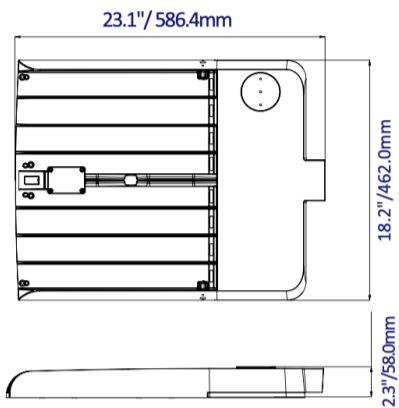

TENNIS PRO 2 Area Light

Dimensions & Accessories

Wattage Group - 240 / 320 / 400w