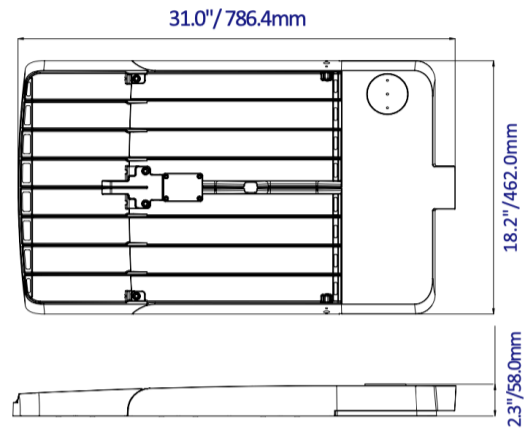

20k Surge Protection

Dimensions & Weight

Model	Length	Width	Spigot Diameter	Net Weight
LPTENPRO2	586mm	462mm	60mm	9.0 Kg's
LPTENPRO2 -L	786mm	462mm	60mm	10.50 kg's

Technical Specifications

Voltage AC120-277V	Wattage 2 Groups (As Above)	Power Factor >0.9	Beam Angle A-Sym (Standard)	Colour 4,000k	Life Cycle 60,000 Hrs
IP Rating IP65	Corrosion Rating C3	CRI >75	Diffused No - Bead	Dimmable Yes - Option	Heat Rating -30°c to +50°c

Dimensions & Accessories

Wattage Group - 240 / 320 / 400w

Wattage Group - 360 / 480 / 600

Fitting Accessories

Spigot Mount
#LTPSM

Small Trunnion
#LTPSTM

Adjustable Wall Bracket
#LTPAWB

TENNIS Pro Floodlight Market Leading Product