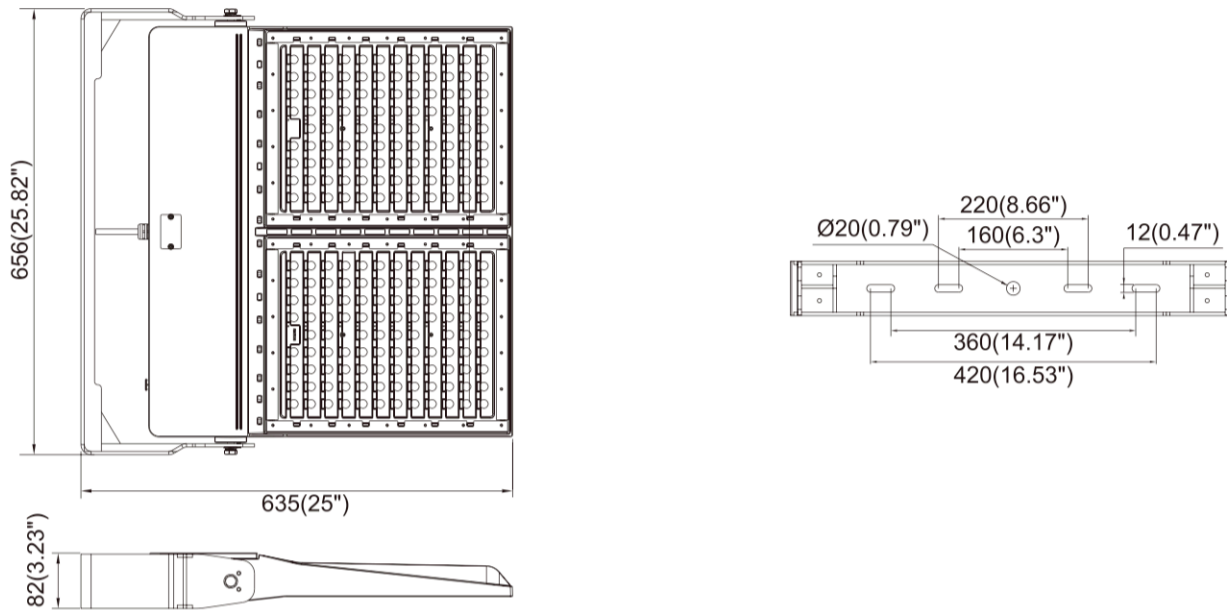

ROVER Area Flood Light

Switchable Area Flood Lighting

Model	Wattage	IP Rating	Surge Protect	Lumens	Colour	Warranty
LPRSF	450 / 520 / 600w	IP66	Yes	67,500 / 78,000 / 89,000	4,000k	5 Years

Features & Benefits

Technical Specifications

Voltage AC120 - 240V	Wattage 450 / 520 / 600w	Power Factor 0.95	Beam Angle Specialized ASYM	Colour 4,000K	Life Cycle 56, 000+
IP Rating IP66	IK Rating IK10	CRI >72	Diffused No	Dimmable No	Heat Rating -30°c to +50°c

Dimensions & Weight

Model	Length (Front to back)	Width	Depth	Weight
LPRSF	635mm	656mm	82mm	15.70 kg's

Model No.	LPRSF450-600
Input Voltage	120-240VAC
Power Frequency	50/60 Hz
Outlook Dimensions	656x635x82mm(25.82"x25"x3.23")
Luminaire Net Weight	15.7±0.3kg(34.61±0.66Lbs)
EPA	0.33m ² (4.2ft ²)
Storing Temperature	-30°C to +50°C(-22°F to +122°F)
Working Temperature	-40°C to +70°C(-40°F to +158°F)