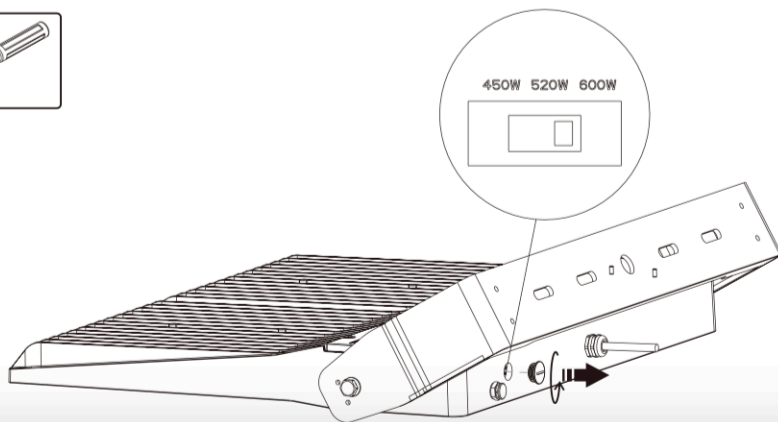

Wattage Switchable