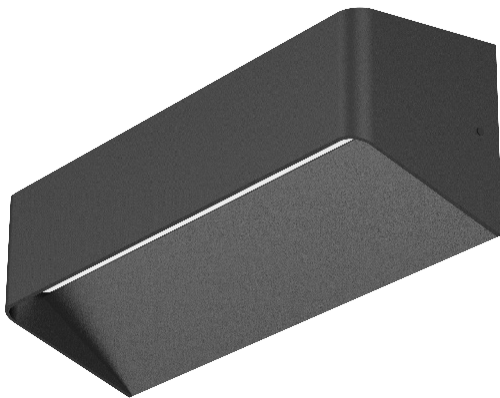

10w ARC Up/Down Wall Light

Architectural Design

Model	Wattage	Rebate	Lumens	Colour	Warranty
LPAWL10w	10w	No	500	4,000k	3 Years

Features & Benefits

- Easy and quick installation
- Integrated driver
- IP54 rated for indoor/outdoor applications
- Backed by a 3 year warranty period
- SAA Approved
- Up / Down light throw
- Sleek architectural design
- 4,000k CCT (Other colors available via backorder)
- CRI >80
- Aluminum housing offering excellent thermal management.

Dimensions & Weight

Model	A - Length	B - Diameter	C - Depth	Dimmable	Net Weight
LPAWL10w	150mm	100mm	92mm	No	0.54kg

Technical Specifications

Voltage AC220-240V	Wattage 10w	Power Factor >0.9	Beam Angle 100° Up/Down	Colour 4,000k	Life Cycle 40,000 Hrs
IP Rating IP54	VEET/ESS No	CRI >80	Housing PC Aluminum	Dimmable No	Heat Rating -20°C to +40°C