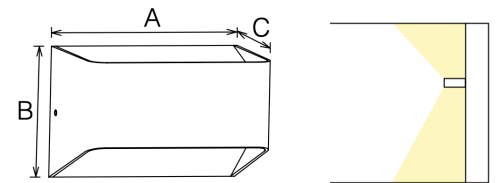

10w ARC Up/Down Wall Light

Architectural Design

Model	Wattage	Rebate	Lumens	Colour	Warranty
LPAWL10w	10w	No	500	4,000k	3 Years

Features & Benefits

- Easy and quick installation
- Integrated driver
- IP54 rated for indoor/outdoor applications
- Backed by a 3 year warranty period
- SAA Approved
- Up / Down light throw
- Sleek architectural design
- 4,000k CCT (Other colors available via backorder)
- CRI >80
- Aluminum housing offering excellent thermal management.

Dimensions & Weight

Model	A - Length	B - Diameter	C - Depth	Dimmable	Net Weight
LPAWL10w	150mm	100mm	92mm	No	0.54kg

Technical Specifications

Voltage AC220-240V	Wattage 10w	Power Factor >0.9	Beam Angle 100° Up/Down	Colour 4,000k	Life Cycle 40,000 Hrs
IP Rating IP54	VEET/ESS No	CRI >80	Housing PC Aluminum	Dimmable No	Heat Rating -20°C to +40°C