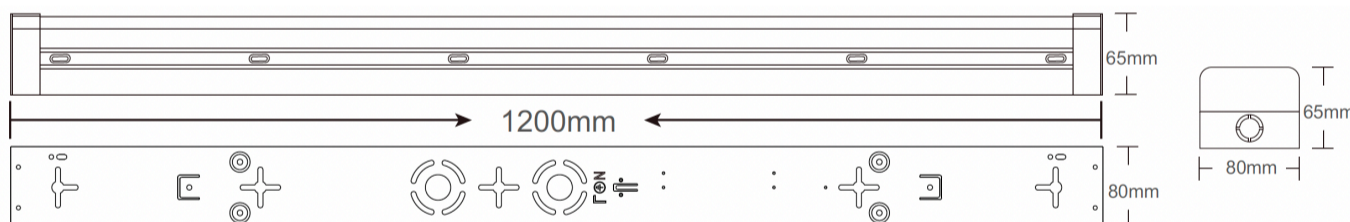

Adjustable Batten Light

Tri-Colour / Tri-Wattage

Model	Wattage	VEET	IPART	Lumens	Colour	Warranty
LPABL6	10 / 15 / 20	NO	NO	1,400 / 2,100 / 2,800	3k / 4k / 55k	5 Years
LPABL	15 / 20 / 24	YES	YES	2,100 / 2,800 / 3,360	3k / 4k / 55k	5 Years

Features & Benefits

- PC diffuser for anti-glare
- Tri-wattage & Tri-colour switchable
- Simple installation
- Backed by a 5 year warranty period
- Side or rear power entry for easy installation
- SAA Approved
- IK08 Rated
- 120 Degree Beam
- Dimmable driver 1-10v
- Motion sensor accessory available - 2 min installation
- 140 Lumens per watt
- Extra large terminal block for easy wiring
- Suspension mounting kits available
- Flicker Free
- VEET / IPART - Approved - 1200mm only

Dimensions & Weight

Model	A	B	C	Net Weight
LPABL6	600mm	65mm	80mm	0.8kg
LPABL	1200mm	65mm	80mm	1.6kg

Technical Specifications

Voltage AC220-240V	Wattage Mixed	Power Factor >0.9	Beam Angle 120°	Colour 3k/4k/55k	Life Cycle 56,000 Hrs
IP Rating IP20	VEET/ESS/REES YES - 1200mm	CRI >80	Diffused Yes	Dimmable Yes	Heat Rating -20°c to +45°c