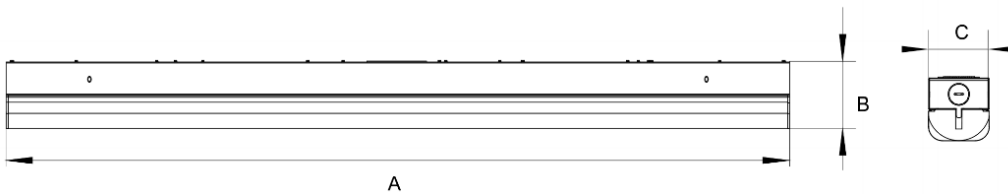

VERSATILE LED Batten Light

Tri-Colour / Quad-Wattage

Model	Wattage	VEET	IPART	Lumens	Colour	Warranty
LPTQB	13/18/20/24	TBA	TBA	1,820 / 2,340 / 2,730 / 3,250	3k / 4k / 5k	5 Years

Features & Benefits

- PC diffuser for anti-glare
- Simple installation
- Backed by a 5 year warranty period
- Tri-colour and Quad-wattage all in one unit
- Side or rear power entry for easy installation
- SAA Approved
- IK06 Rated
- Dimmable driver 0-10v
- 130 Lumens per watt
- VEET - TBA
- IPART - TBA
- Switching methods are documented below

Dimensions & Weight

Model	A	B	C	Net Weight
LPTQB	1220mm	67mm	65mm	1.6kg

Technical Specifications

Voltage AC120-277V	Wattage 13/18/20/24 w	Power Factor >0.9	Beam Angle 120°	Colour 3k/4k/5k	Life Cycle 52,000 Hrs
IP Rating IP20	VEET/ESS/REES TBA	CRI >80	Diffused Yes	Dimmable Yes	Heat Rating -20°c to +45°c