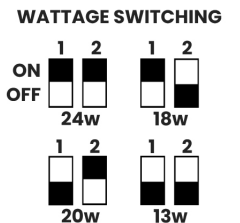

VERSATILE LED Batten Light

Tri-Colour / Quad-Wattage

Model	Wattage	VEET	IPART	Lumens	Colour	Warranty
LPTQB	13/18/20/24	TBA	TBA	1,820 / 2,340 / 2,730 / 3,250	3k / 4k / 5k	5 Years

Features & Benefits

- PC diffuser for anti-glare
- Simple installation
- Backed by a 5 year warranty period
- Tri-colour and Quad-wattage all in one unit
- Side or rear power entry for easy installation
- SAA Approved
- IK06 Rated
- Dimmable driver 0-10v
- 130 Lumens per watt
- VEET - TBA
- IPART - TBA
- Switching methods are documented below

Dimensions & Weight

Model	A	B	C	Net Weight
LPTQB	1220mm	67mm	65mm	1.6kg

Technical Specifications

Voltage AC120-277V	Wattage 13/18/20/24 w	Power Factor >0.9	Beam Angle 120°	Colour 3k/4k/5k	Life Cycle 52,000 Hrs
IP Rating IP20	VEET/ESS/REES TBA	CRI >80	Diffused Yes	Dimmable Yes	Heat Rating -20°c to +45°c