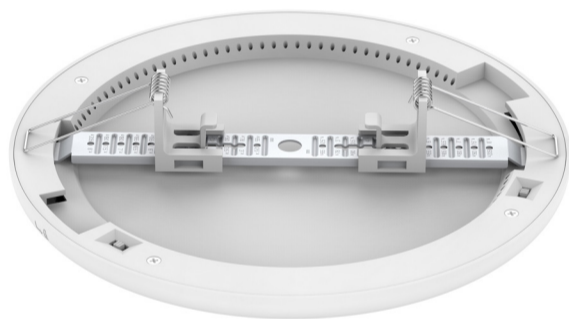

Universal Ceiling Lights

TRI Colour / TRI Wattage

Model	Wattage	Type	VEET	Lumens	Colour	Warranty
LPUCLS	TRI: 10 // 13 / 16w	Square	No	1,600	TRI: 3k, 4k, 5k	3 years
LPUCLR	TRI: 10 // 13 / 16w	Round	No	2,050	TRI: 3k, 4k, 5k	3 years

TRI-COLOUR
3K-4K-5K

Features & Benefits

- TRI Colour
- TRI Wattage
- Integrated driver
- 3 year warranty period
- SAA Approved
- Up to 80% savings
- IP20 rated
- Square & Round options
- TRI Colour
- High lumen output
- Great replacement for most surface and recessed downlights

Universal Mounting Option
Surface & Adaptable Cut-out
Filled: 65mm - 205mm

Dimensions & Weight

Model	Diameter / Width	Depth	Dimmable	Net Weight
LPUCLS	235mm	16mm	NO	0.55kg
LPUCLR	235mm (Dia)	16mm	NO	0.40kg

Technical Specifications

Voltage AC85-265V	Wattage TRI: 10 / 13 / 16w	Power Factor >0.9	Beam Angle 120°	Colour TRI: 3,4,5k	Life Cycle 40,000 Hrs
IP Rating I20	VEET/ESS No	CRI >80	Diffused Yes	Dimmable No	Heat Rating -20°C to +45°C