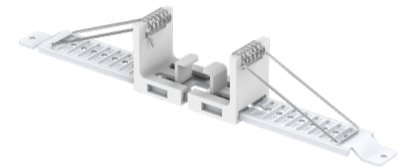

Universal Ceiling Lights

TRI Colour / TRI Wattage

Model	Wattage	Type	VEET	Lumens	Colour	Warranty
LPUCLS	TRI: 10 // 13 / 16w	Square	No	1,600	TRI: 3k, 4k, 5k	3 years
LPUCLR	TRI: 10 // 13 / 16w	Round	No	2,050	TRI: 3k, 4k, 5k	3 years

TRI-COLOUR
3K-4K-5K

Features & Benefits

- TRI Colour
- TRI Wattage
- Integrated driver
- 3 year warranty period
- SAA Approved
- Up to 80% savings
- IP20 rated
- Square & Round options
- TRI Colour
- High lumen output
- Great replacement for most surface and recessed downlights

Universal Mounting Option
Surface & Adaptable Cut-out
Filled: 65mm - 205mm

Dimensions & Weight

Model	Diameter / Width	Depth	Dimmable	Net Weight
LPUCLS	235mm	16mm	NO	0.55kg
LPUCLR	235mm (Dia)	16mm	NO	0.40kg