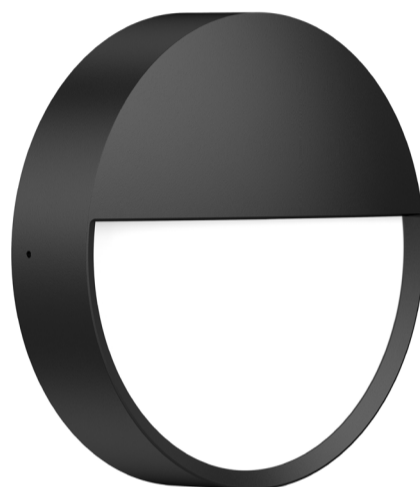

HALO Wall Lights

Full and Half Eyelid Profiles

| Model | Wattage | Profile | IP Rating | Lumens | CCT | Warranty |
|----------|---------|-------------|-----------|-------------|--------------|----------|
| LPHWL12w | 12w | Half Eyelid | IP65 | 880 - 1100 | 3k / 4k / 5k | 3 Years |
| LPHWL18w | 18w | Full Eyelid | IP65 | 1450 - 1800 | 3k / 4k / 5k | 3 Years |

Full Eyelid

Half Eyelid

Features & Benefits

- Power coated aluminum body
- Architectural design
- Vandal resistant
- 94-V0 Fire rated PC cover
- Easy to install
- CCT change - 3,4,5k
- 240 Lumens
- SAA Approved
- Ik10 Rated
- IP65 Rated
- Recessed & Surface options
- 2 x profile options - Full Eyelid and Half Eyelid

Dimensions & Weight

| Model | Diameter | Depth | Dimmable | Net Weight |
|----------|----------|-------|----------|------------|
| LPHWL12w | 250mm | 74mm | NO | 1.30kg |
| LPHWL18w | 250mm | 58mm | NO | 1.35kg |

Technical Specifications

| | | | | | |
|-----------------------|----------------------|----------------------|--------------------|-------------------------|-------------------------------|
| Voltage 200-240VAC | Wattage 12w / 18w | Power Factor >0.9 | Beam Angle 110° | IK Rating IK10 Rated | Life Cycle 50,000 Hrs |
| IP Rating IP65 | CCT 3k, 4k, 5k | CRI >80 | Diffused Yes | Dimmable No - Option | Heat Rating -20°C to +45°C |