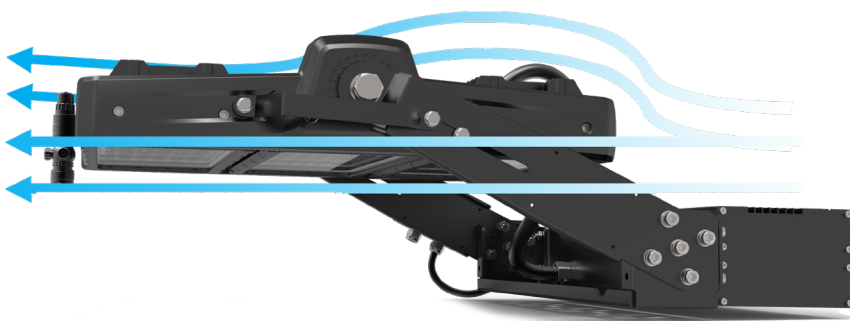

### Features & Benefits

- Precision LED flood Lighting
- Inventronics Driver
- Lumiled chip base
- Excellent heat dispensation
- IP65 rated
- 145 lumens per watt
- Extruded aluminum body
- L70 - 54,000 + average life hours
- Robust and sturdy design
- 4 year warranty
- Cable protection pre-installed
- Excellent asymmetrical beam type ensuring low glare and obtrusive light.
- 0 Degree tilt resulting in extremely low sail area
- Available in 4 different sizes
- Laser aiming tool (Option)
- DALI & Dimmable (Option)
- Both 240v and 480v connections available as standard - PLEASE SPECIFY
- Easy driver access for servicing and maintenance
- Under hang mounting acceptable.

## Precision LED Flood Lighting

0° Tilt resulting in a very low Sail Area

Typical Top & Under Hang Installation

10k Surge Protection

Cable protection Included

\* Please Note: Light Planet's warranty covers for defective products only. No incidentals like labor or hire cost shall be claimed from any party. Please read our T&C for further information.