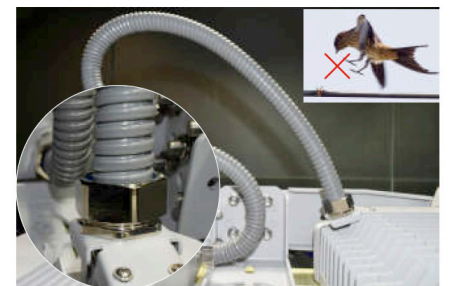

### Features & Benefits

- Precision LED flood Lighting
- Inventronics Driver
- Lumiled chip base
- Excellent heat dispensation
- IP65 rated
- 145 lumens per watt
- Extruded aluminum body
- L70 - 54,000 + average life hours
- Robust and sturdy design
- 4 year warranty
- Cable protection pre-installed
- Excellent asymmetrical beam type ensuring low glare and obtrusive light.
- 0 Degree tilt resulting in extremely low sail area
- Available in 4 different sizes
- Laser aiming tool (Option)
- DALI & Dimmable (Option)
- Both 240v and 480v connections available as standard - PLEASE SPECIFY
- Easy driver access for servicing and maintenance
- Under hang mounting acceptable.

0° Tilt resulting in a very low Sail Area

Typical Top & Under Hang Installation

10k Surge Protection

Cable protection Included

\* Please Note: Light Planet's warranty covers for defective products only. No incidentals like labor or hire cost shall be claimed from any party. Please read our T&C for further information.