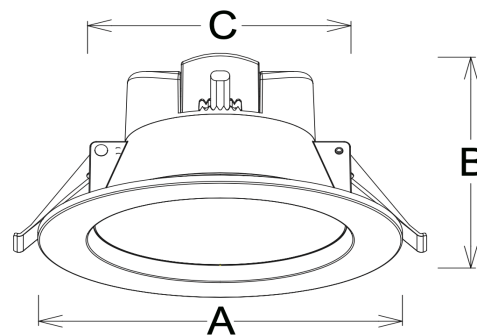

8w STAR LED Downlight

TRI-Colour

Model	Wattage	VEET	Lumens	Colour	Warranty
LPDL90T	8w	No	650 - 750	3k, 4k, 5k	3 years

Features & Benefits

- Easy to install
- Integrated driver
- CCT Change - 3, 4 & 5k
- Dimmable with most systems
- Plug-top fitted
- Backed by a 3 year warranty period
- SAA Approved
- SMD LED with a PC diffuser
- Up to 80% savings
- IP40
- 90mm cut out

TRI-COLOUR
3K-4K-5K

Dimensions & Weight

Model	A - Width	C - Cut Out	B - Depth	Dimmable	Net Weight
LPDL90T	115mm	86.5mm	61mm	YES	0.25kg

Technical Specifications

Voltage AC200-240V	Wattage 8w	Power Factor >0.9	Beam Angle 90°	Colour 3/4/5k	Life Cycle 40,000 Hrs
IP Rating IP40	VEET/ESS No	CRI >80	Diffused Yes	Dimmable Yes	Heat Rating -20°C to +40°C